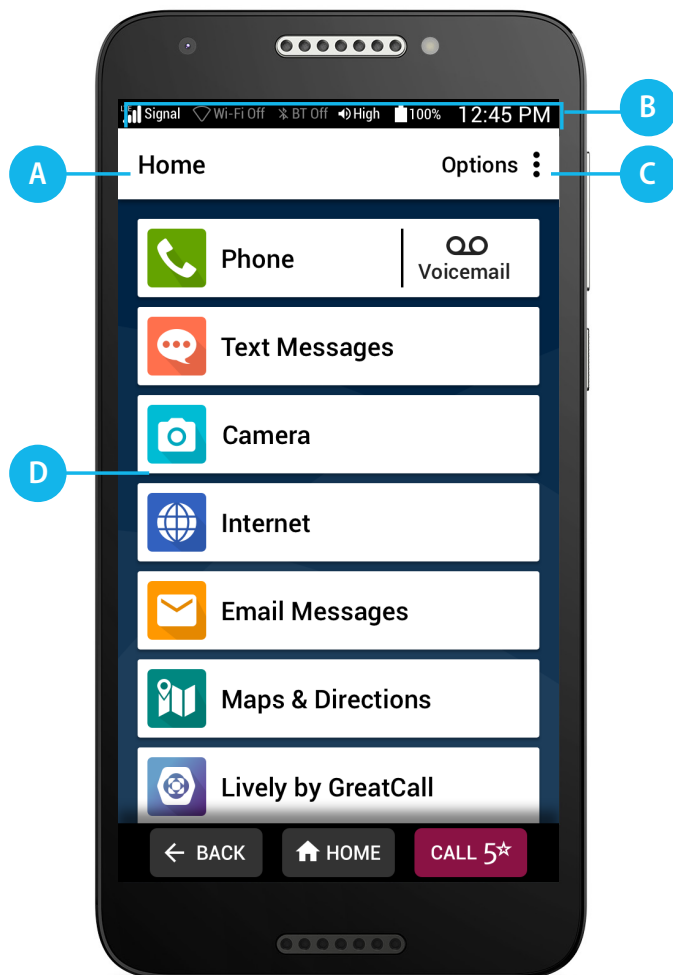

# Home Screen

Understanding your Jitterbug Smart Home Screen

**A) Title Bar** – Name of the screen you are viewing.

**B) Status Bar** – Shows you wireless connectivity, ringer volume, battery and current time information.

**C) Options** – TAP to view more options relevant to the screen you are currently viewing.

**D) App List** – A list of the apps you use most.