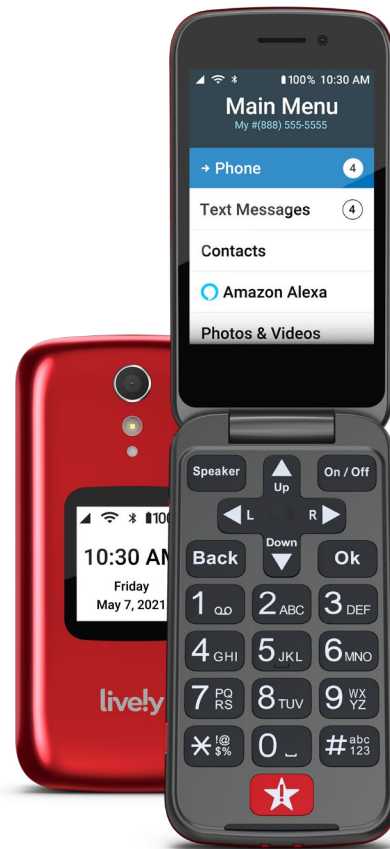

GreatCall[®] Link[†]

The Link app provides peace of mind for your loved ones.

lively[™] flip

Easy-to-use cell phone from the makers of jitterbug[®]

- Large screen and big buttons
- Easy list-based menu
- Voice calling/texting with Amazon Alexa
- Urgent Response button for help, 24/7

\$99⁹⁹
Plus monthly service

Dependable nationwide coverage

**NO LONG-TERM CONTRACTS
NO CANCELLATION FEES**

100% U.S.-based customer service and tech support

Plans as low as

\$14⁹⁹
month*

For more information or to purchase a Lively[™] Flip, please visit greatcall.com/Flip

Technical Specifications

Dimensions

4.3" x 2.19" x 0.72"

Weight

4.7 oz.

Camera

Rear Camera
8MP auto focus with flash

Front Camera (Selfie)
5MP